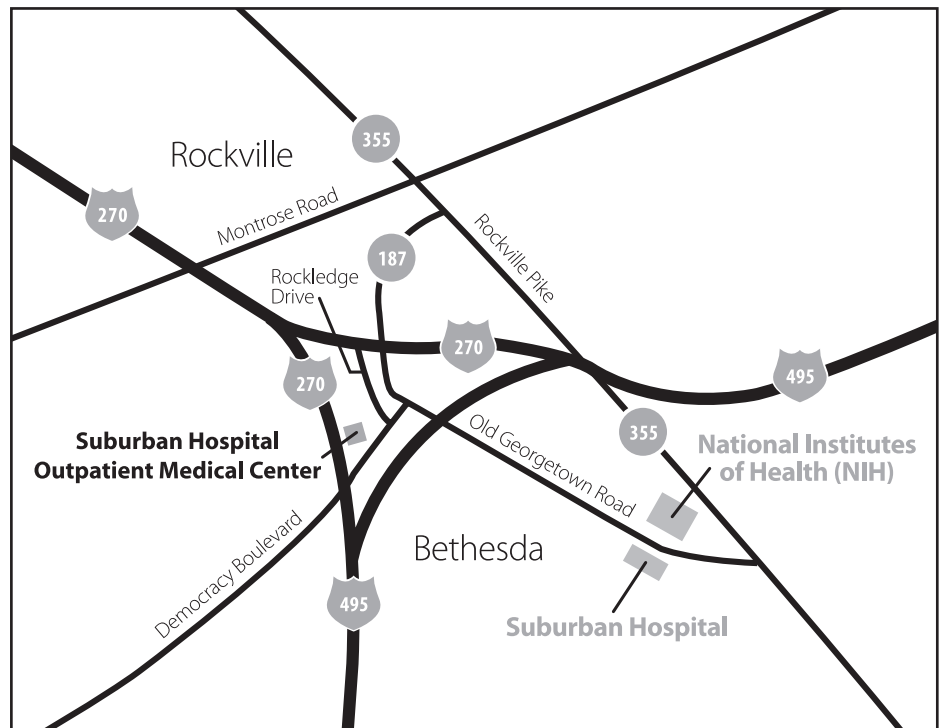

DIRECTIONS:

- From Old Georgetown Road:
Turn onto Democracy Boulevard.
Proceed one block and turn right at the stoplight onto Rockledge Drive. Make the first left into the parking lot at 6420 Rockledge Drive.
- From Virginia on the Beltway (I-495 N):
Keep left to take the I-270 Spur North toward Rockville. Exit at Democracy Boulevard (Exit 1) turn right, heading east on Democracy. Turn left onto Rockledge Drive. Follow the directions above for entering parking lot.
- From Maryland on the Beltway (I-495 W):
Continue on I-495 West toward Northern Virginia. Exit at Old Georgetown Road (Exit 36). At end of ramp, turn right to head north on Old Georgetown Road toward Rockville. Follow directions above for Old Georgetown Dr.
- From Maryland I-270 South:
Stay right to take I-495 South toward Northern Virginia. Exit at Democracy Boulevard (Exit 1). At end of ramp, turn left on Democracy, heading east. Turn left at the stoplight at Rockledge Drive. Follow directions above for Old Georgetown Dr.

PARKING INFORMATION:

- Parking is available on the campus surface lots and in the parking garage.
- Elevators from the center of the parking garage provide direct access to the SOMC.

AREA MAP

CAMPUS MAP